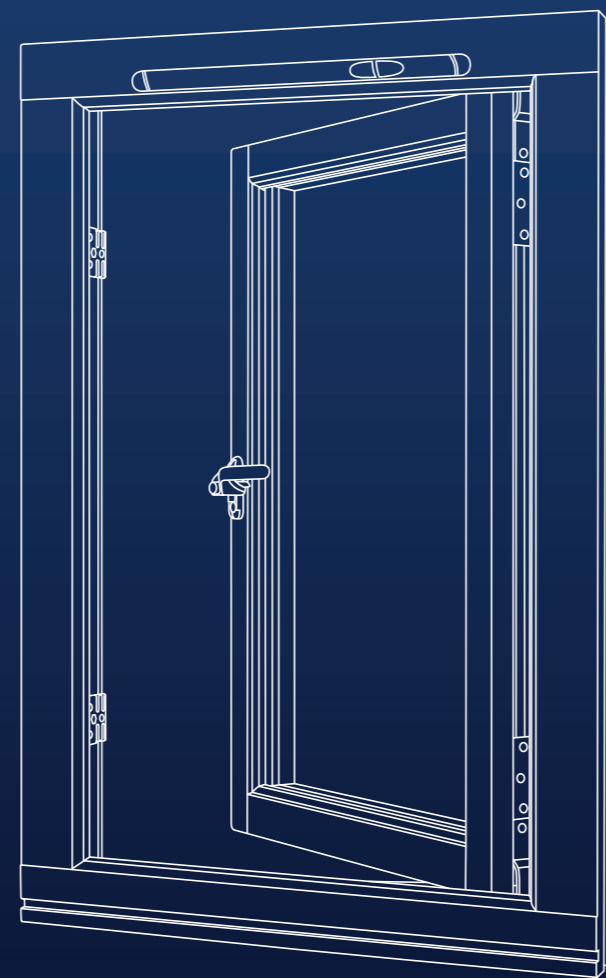

## Flush Casement

Flush-fit high-performance windows available in top hung, side hung or fully-reversible configuration. Traditional timber aesthetics make them ideal for renovation projects and conservation areas, while foul weather resistance to PAS23 and PAS24-rated enhanced security offer outstanding performance.

West Port flush casement comes with a one piece espagnolette system and night vents as standard, and all models feature key-locking handles. In addition, the products are fully compliant with the police-backed Secured by Design initiative, as well as the latest fire and environmental regulations.