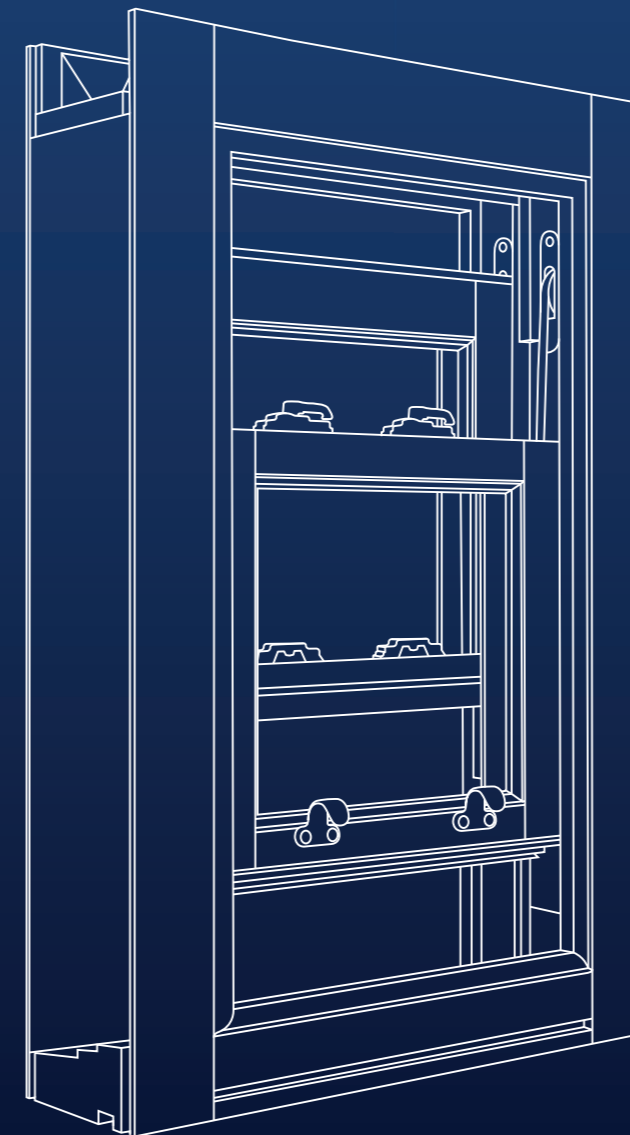

Design

We offer a range of different bar types including Georgian Insert Bars, Plant-On Astragals and Solid Glazing Bars. Decorative Horns options available. Trickle vents, cill extensions, decorative horn options and bespoke designs available.