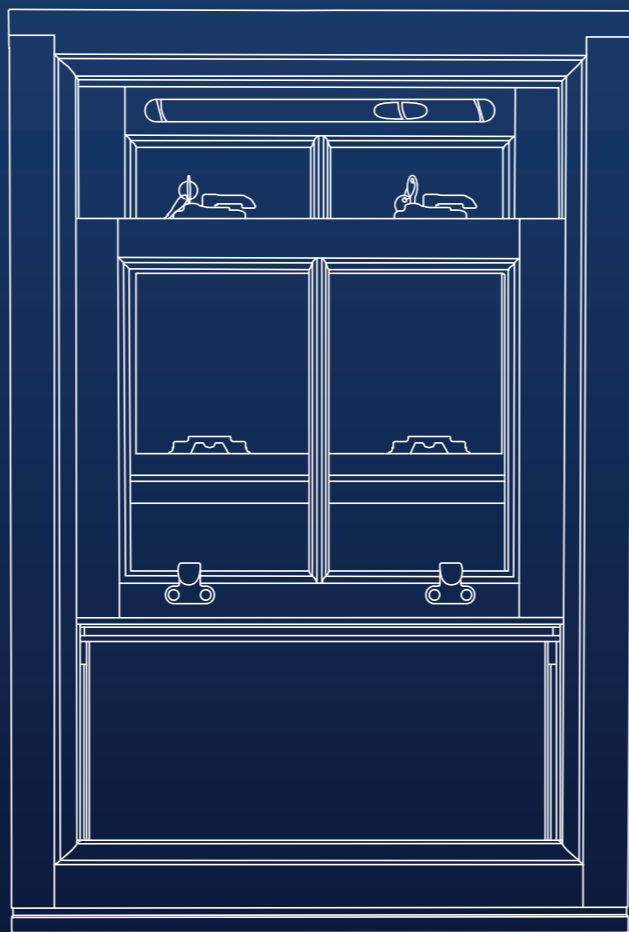

Sliding Sash With Spiral Balances

The modern functionality of a sliding sash Spiral Balance window is a great choice for conservation buildings. With the spiral balances mechanism the sashes will operate smoothly for an easy opening. Our spiral balance models, like the cords and weights, are delivered factory-finished and fully glazed, and are an ideal choice for projects in conservation areas.

As well as offering a slender jamb profile compared to the Cords and Weights the Spiral Balance is also available in a 140mm small and 170mm large box sections. (170mm is the standard size)

Timber

We use sustainable and responsibly sourced softwood as standard or can provide hardwood quotes on request.

Design

We offer a range of different bar types including Georgian Insert Bars, Plant-On Astragals and Solid Glazing Bars. Trickle vents, cill extensions, decorative horn options and bespoke designs available.