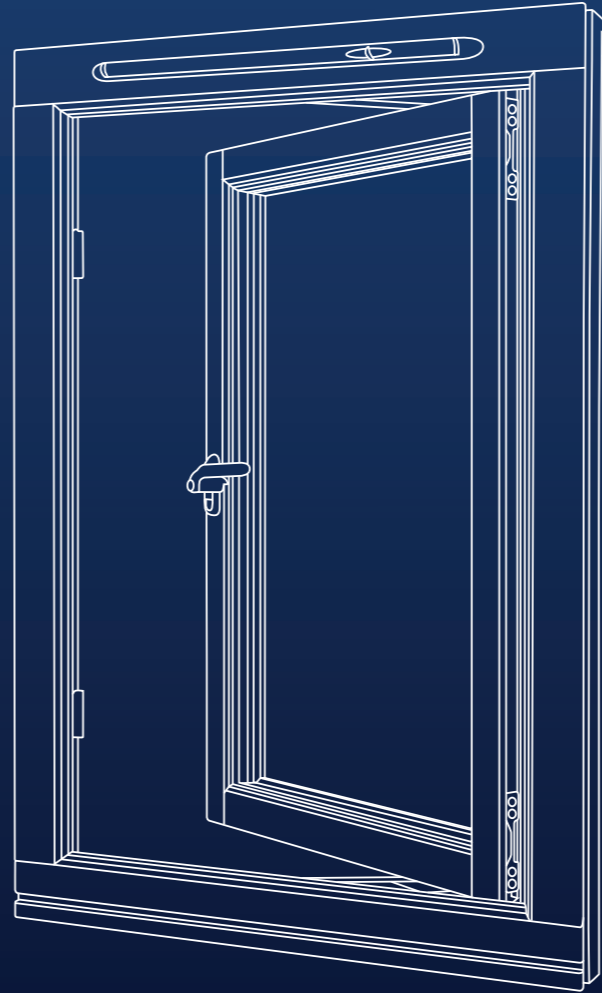

Design

We offer a range of different bar types including Georgian Insert Bars, Plant-On Astragals and Solid Glazing Bars. Trickle Vents, Cill extensions and bespoke designs available.